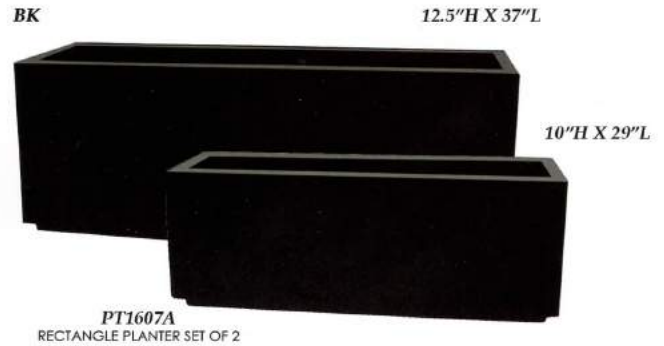

BK 18"H

IVY 15"H

PT5003
AFRICAN JAR

CONTAINER

CONTAINER

COP

PTG4011A
9", 7.5", 6"H RECTANGULAR ZINC POT
SET OF 3

TITM