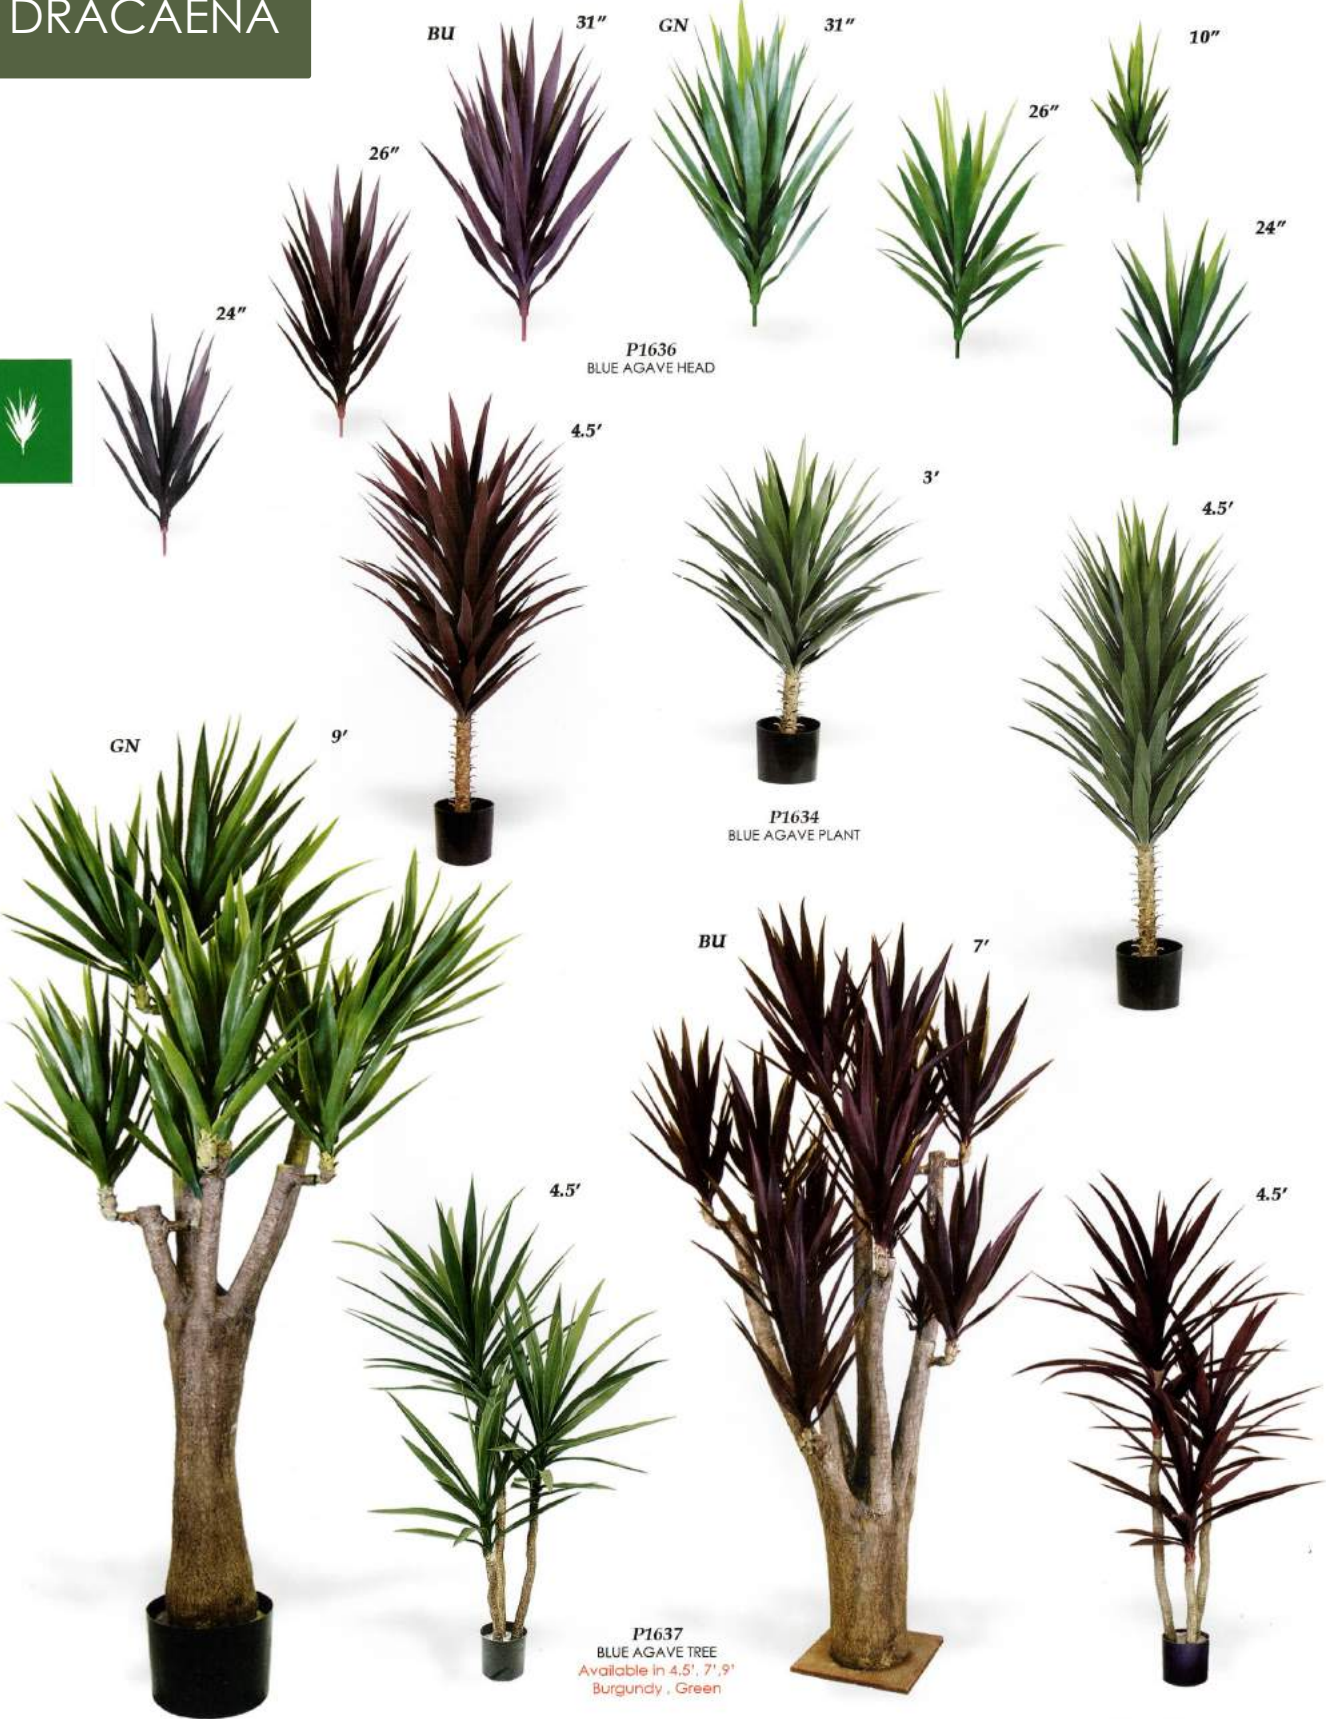

A3026
CATTAIL LEAVES

S2847
BAMBOO STEM

S2845
BAMBOO STEM

S2846
BAMBOO STEM

BAMBOO

P1755
ROYAL CYPERUS PLANT

P1755B
DELUXE ROYAL CYPERUS PLANT

P1542
FLORIDA MANGROVE TREE

P1608
AUSTRALIAN DRACAENA HEAD W/PLATE

AT1524
PANDANUS TREE

AT1522
AUSTRALIAN DRACAENA

DRACAENA

P1637
 BLUE AGAVE TREE
 Available in 4.5', 7', 9'
 Burgundy, Green

DRACAENA

GN

17"