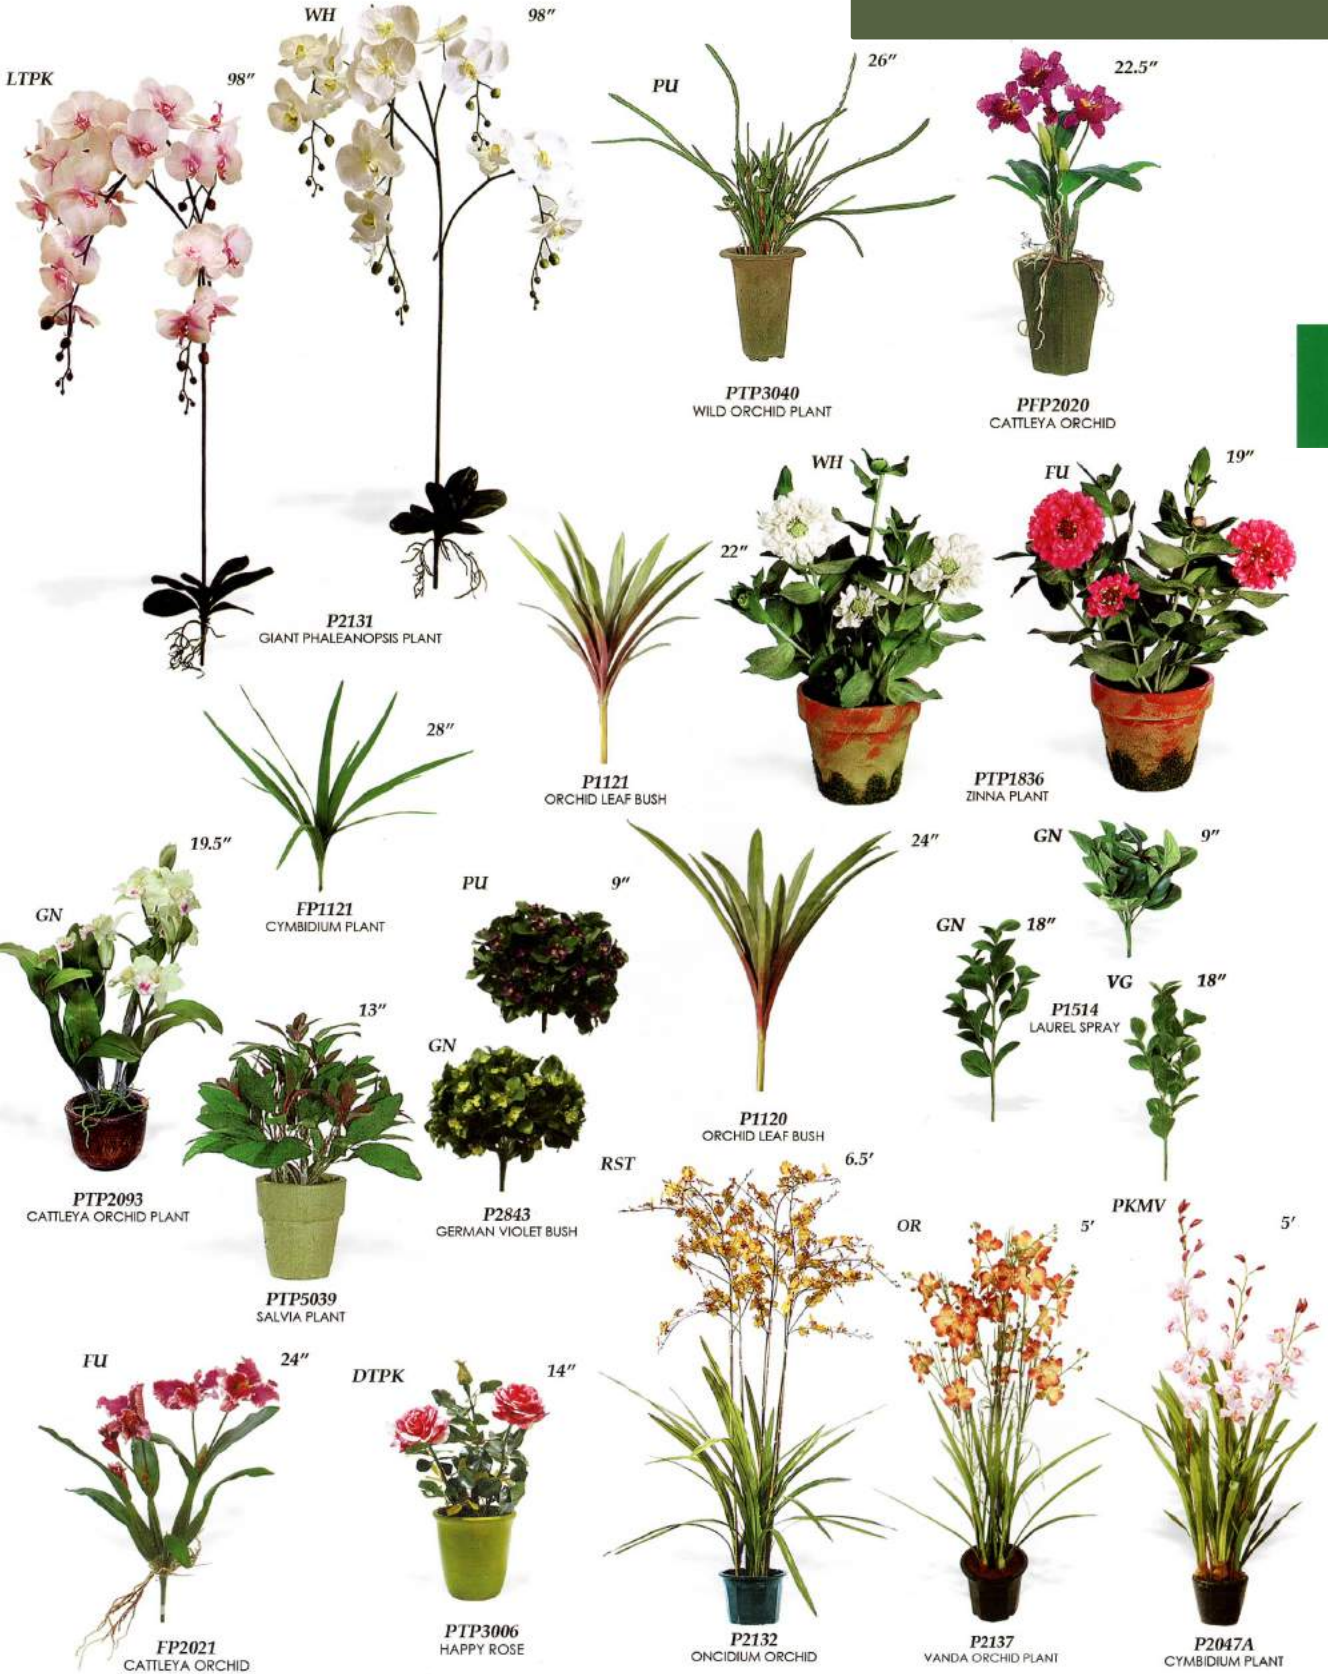

FLOOR / TABLE PLANT